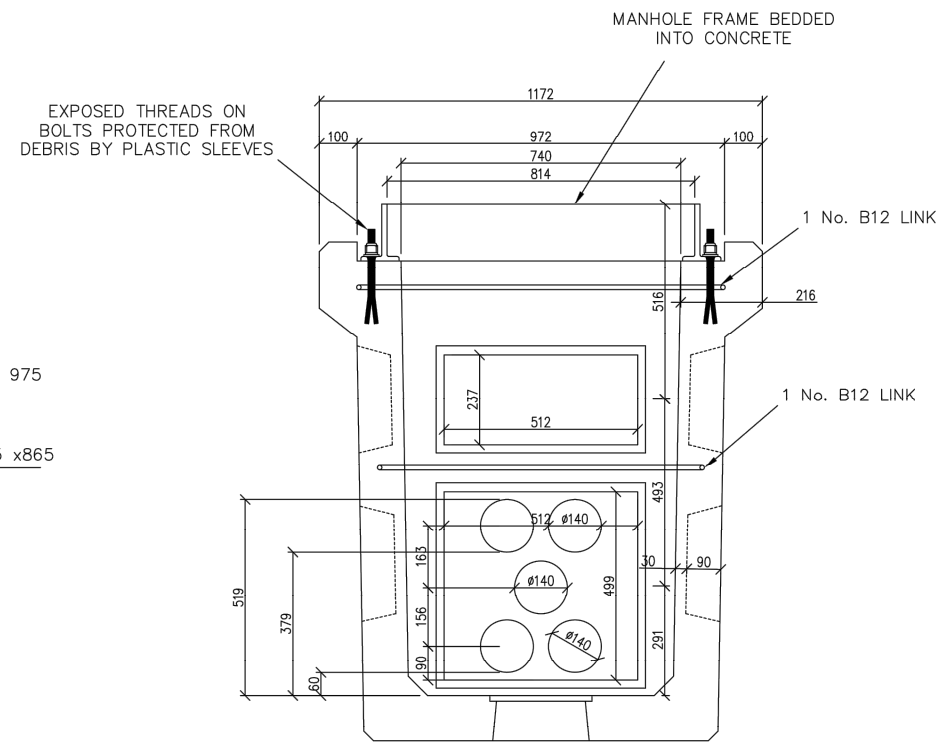

SECTION A-A

SECTION B-B

PLAN

DRAWING TITLE: <b>Typical Comms Chamber Detail</b>	
PROJECT TITLE: Arderroo Wind Farm, Co. Galway	
DRAWING BY: <b>Joseph O'Brien</b>	CHECKED BY: <b>Jimmy Green</b>
PROJECT No.: <b>160815</b>	DRAWING No.: <b>0815 - 59</b>
SCALE: <b>1:20 @ A3</b>	DATE: <b>22.11.2018</b>