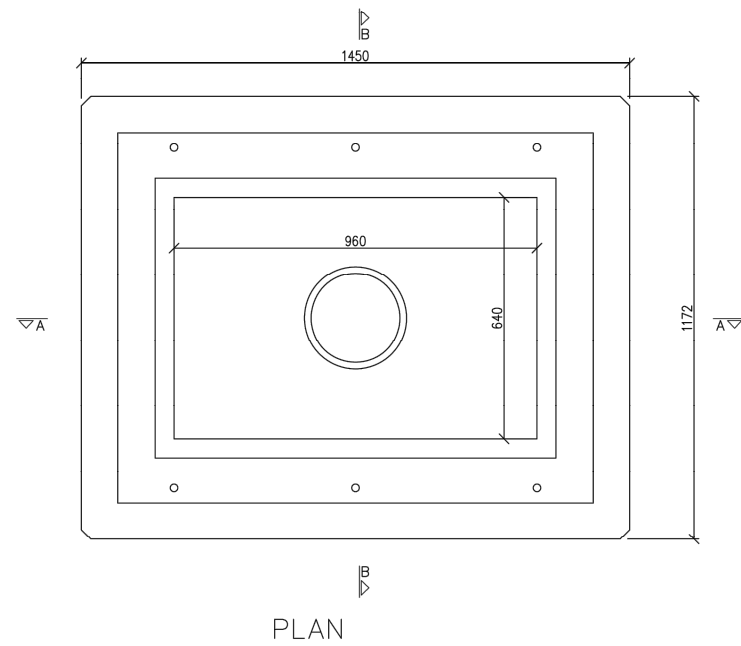

SECTION A-A

SECTION B-B

PLAN

DRAWING TITLE: <b>Typical Comms Chamber Detail</b>	
PROJECT TITLE: Arderroo Wind Farm, Co. Galway	
DRAWING BY: <b>Joseph O'Brien</b>	CHECKED BY: <b>Jimmy Green</b>
PROJECT No.: <b>160815</b>	DRAWING No.: <b>0815 - 59</b>
SCALE: <b>1:20 @ A3</b>	DATE: <b>22.11.2018</b>