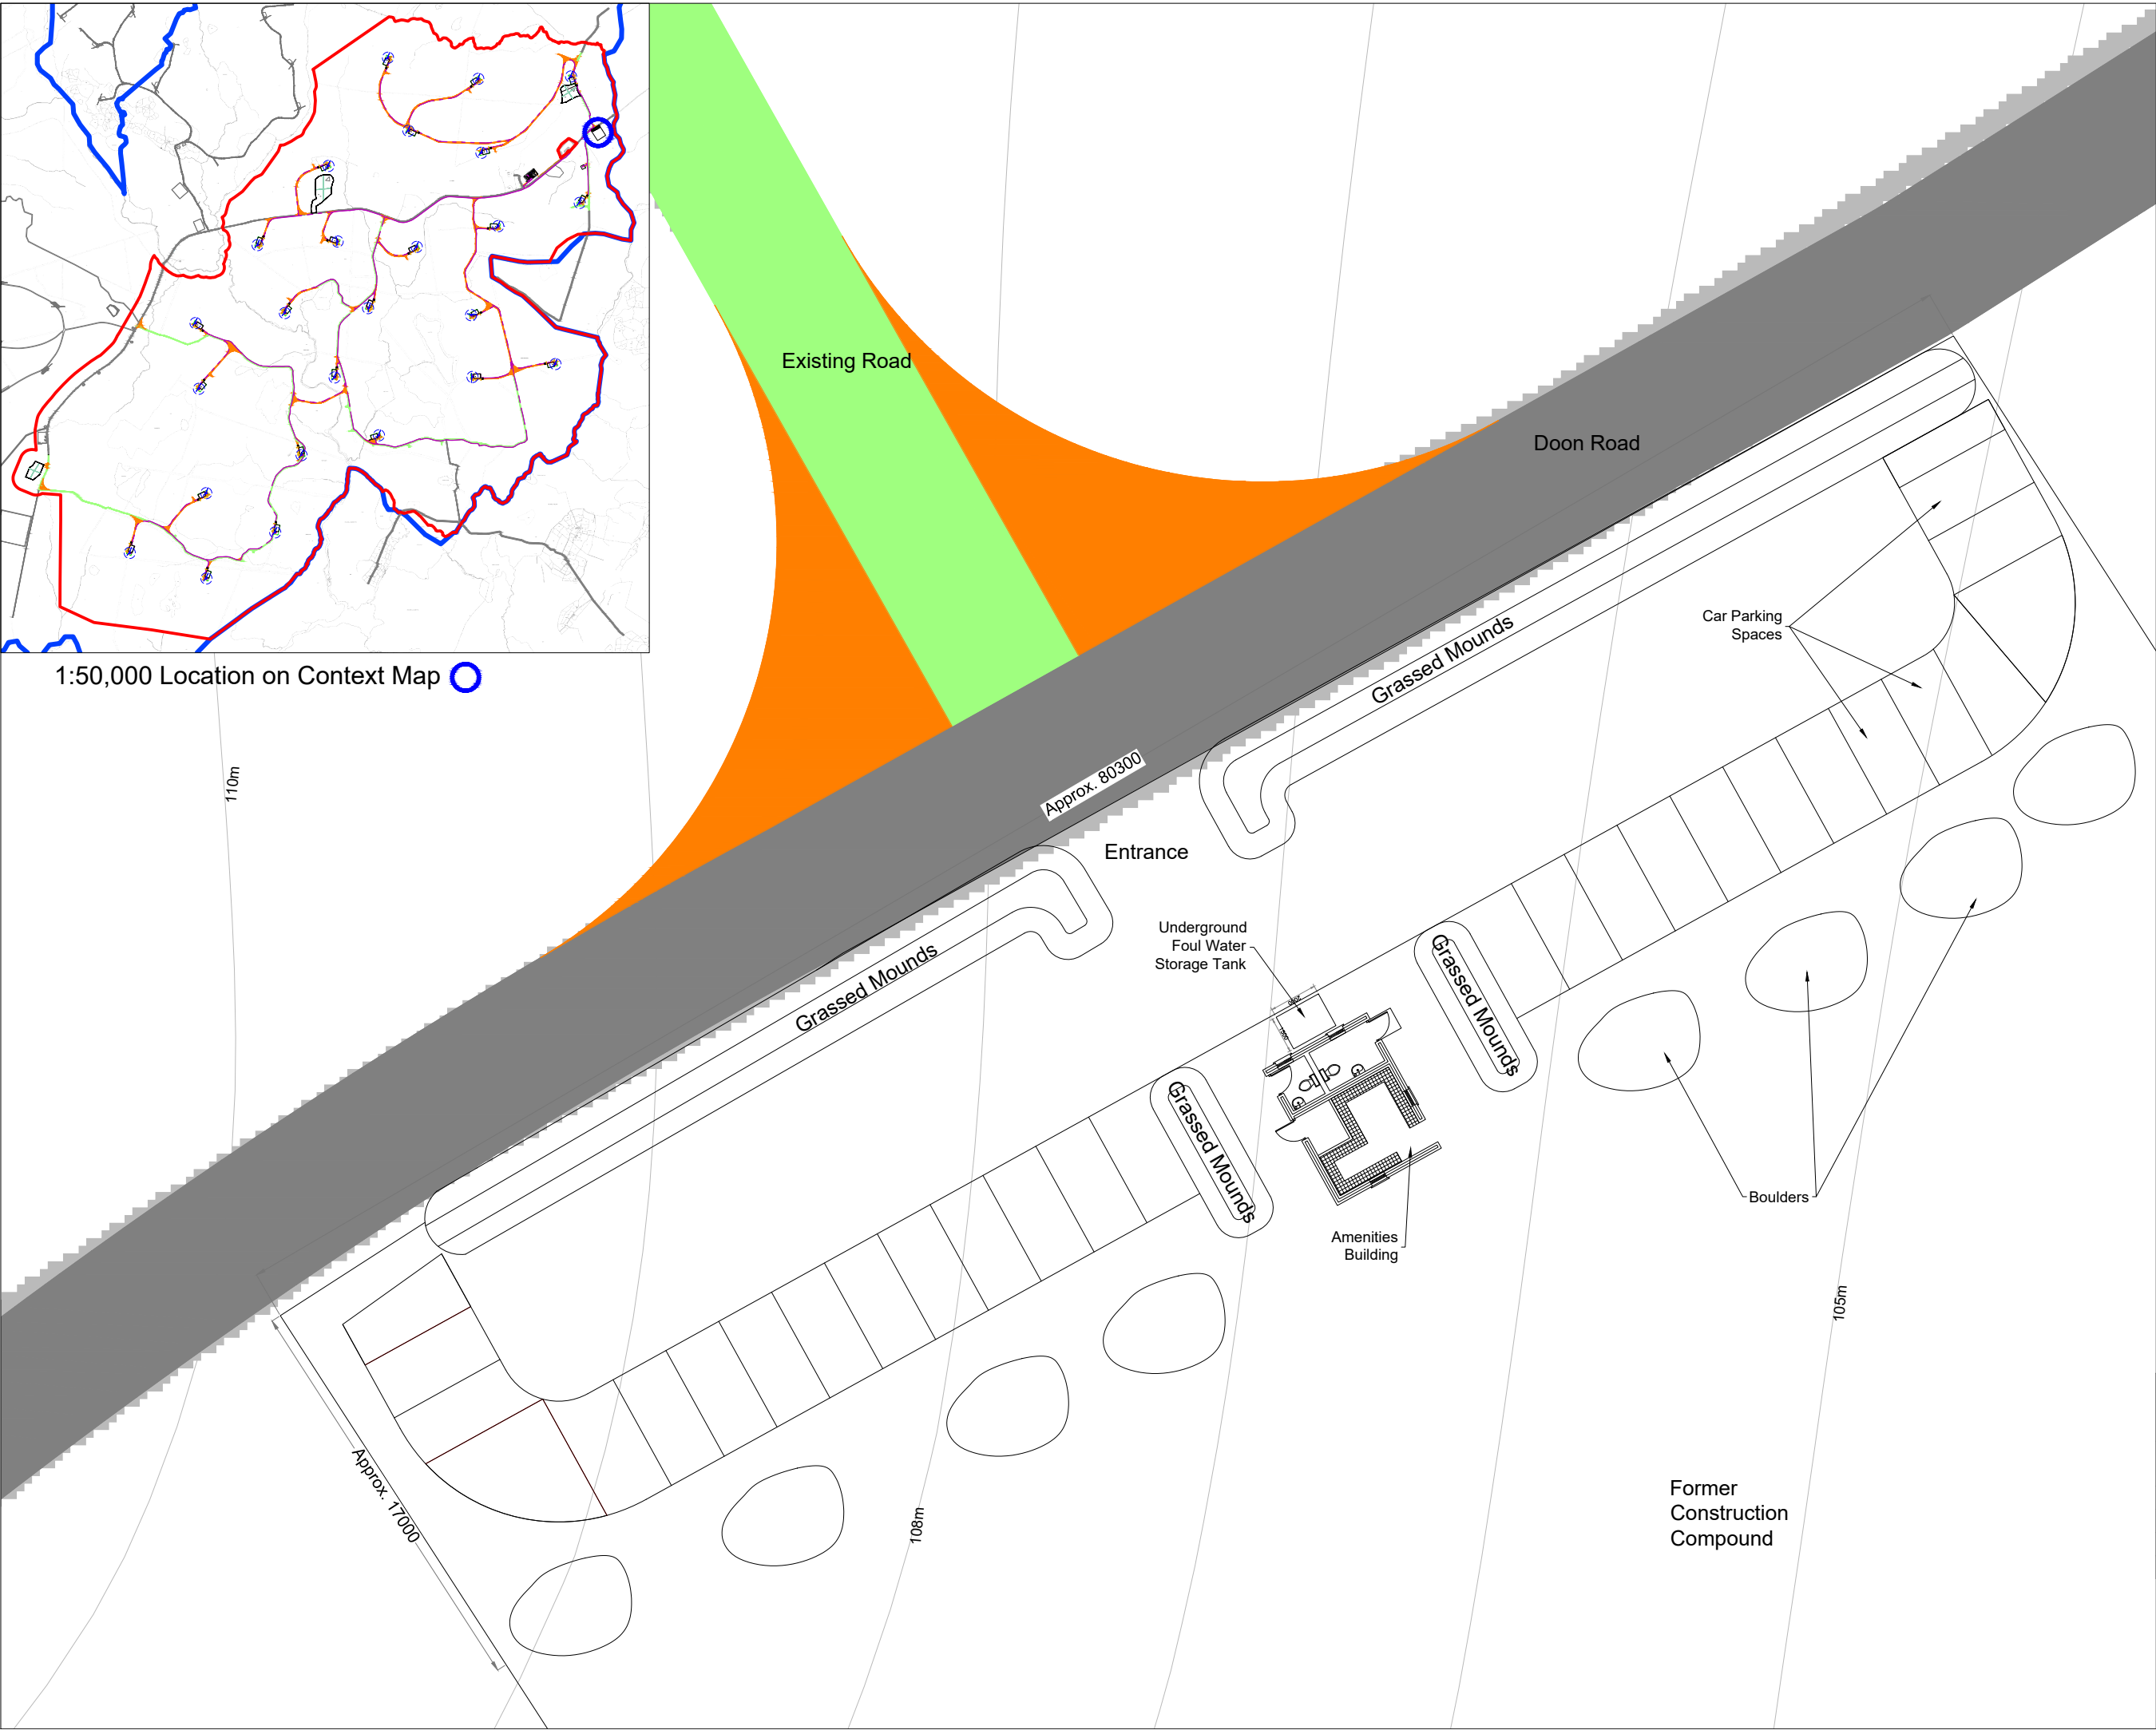

Ordnance Survey Ireland Licence No. AR0021818 © Ordnance Survey Ireland/Government of Ireland

DRAWING TITLE: Proposed Amenity & Recreation Car Park	
PROJECT TITLE: Ardderroo Wind Farm, Co. Galway	
DRAWING BY: Joseph O'Brien	CHECKED BY: Jimmy Green
PROJECT NO.: 160815	DRAWING NO.: 0815 - 52
SCALE: 1:250 @ A3	DATE: 22.11.2018

OS SHEET No.:
0806, 0841, 0842, 0843, 0844, 0810, 0811, 0812, 0813, 0814, 0815, 0816, 0817, 0818, 0819, 0820, 0821, 0822, 0843, 0844, 0845, 0846, 0847, 0810, 0811, 0812, 0813, 0814, 0815, 0816, 0817, 0818, 0819, 0820, 0821, 0822, 0843, 0844, 0845, 0846, 0847

McCarthy Keville O'Sullivan Ltd.
Planning & Environmental Consultants
Block 1,
Galway Financial Services Centre,
Moneenageisha Road,
Galway, Ireland.
email: info@mccarthykos.ie
website: www.mccarthykos.ie
Tel: +353 91 735611
Fax: +353 91 771279