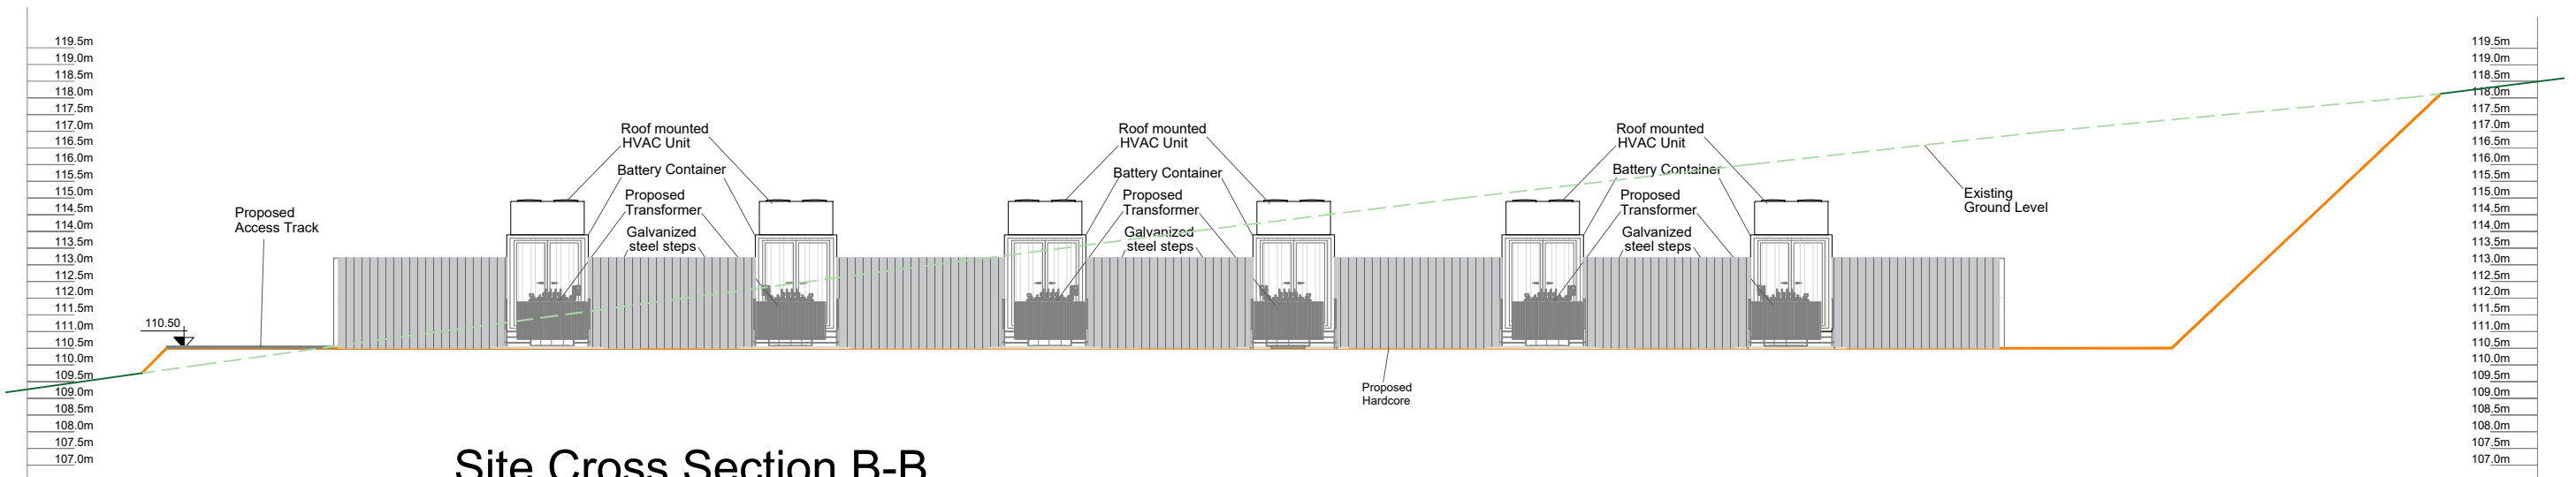

Side Elevation (Southwest)

Site Cross Section B-B

DRAWING TITLE: Site Substation Side Elevation - South West & Section	
PROJECT TITLE: Ardderroo Wind Farm, Co. Galway	
DRAWING BY: Joseph O'Brien	CHECKED BY: Jimmy Green
PROJECT No.: 160815	DRAWING No.: 0815 - 39
SCALE: 1:200 @ A3	DATE: 22.11.2018