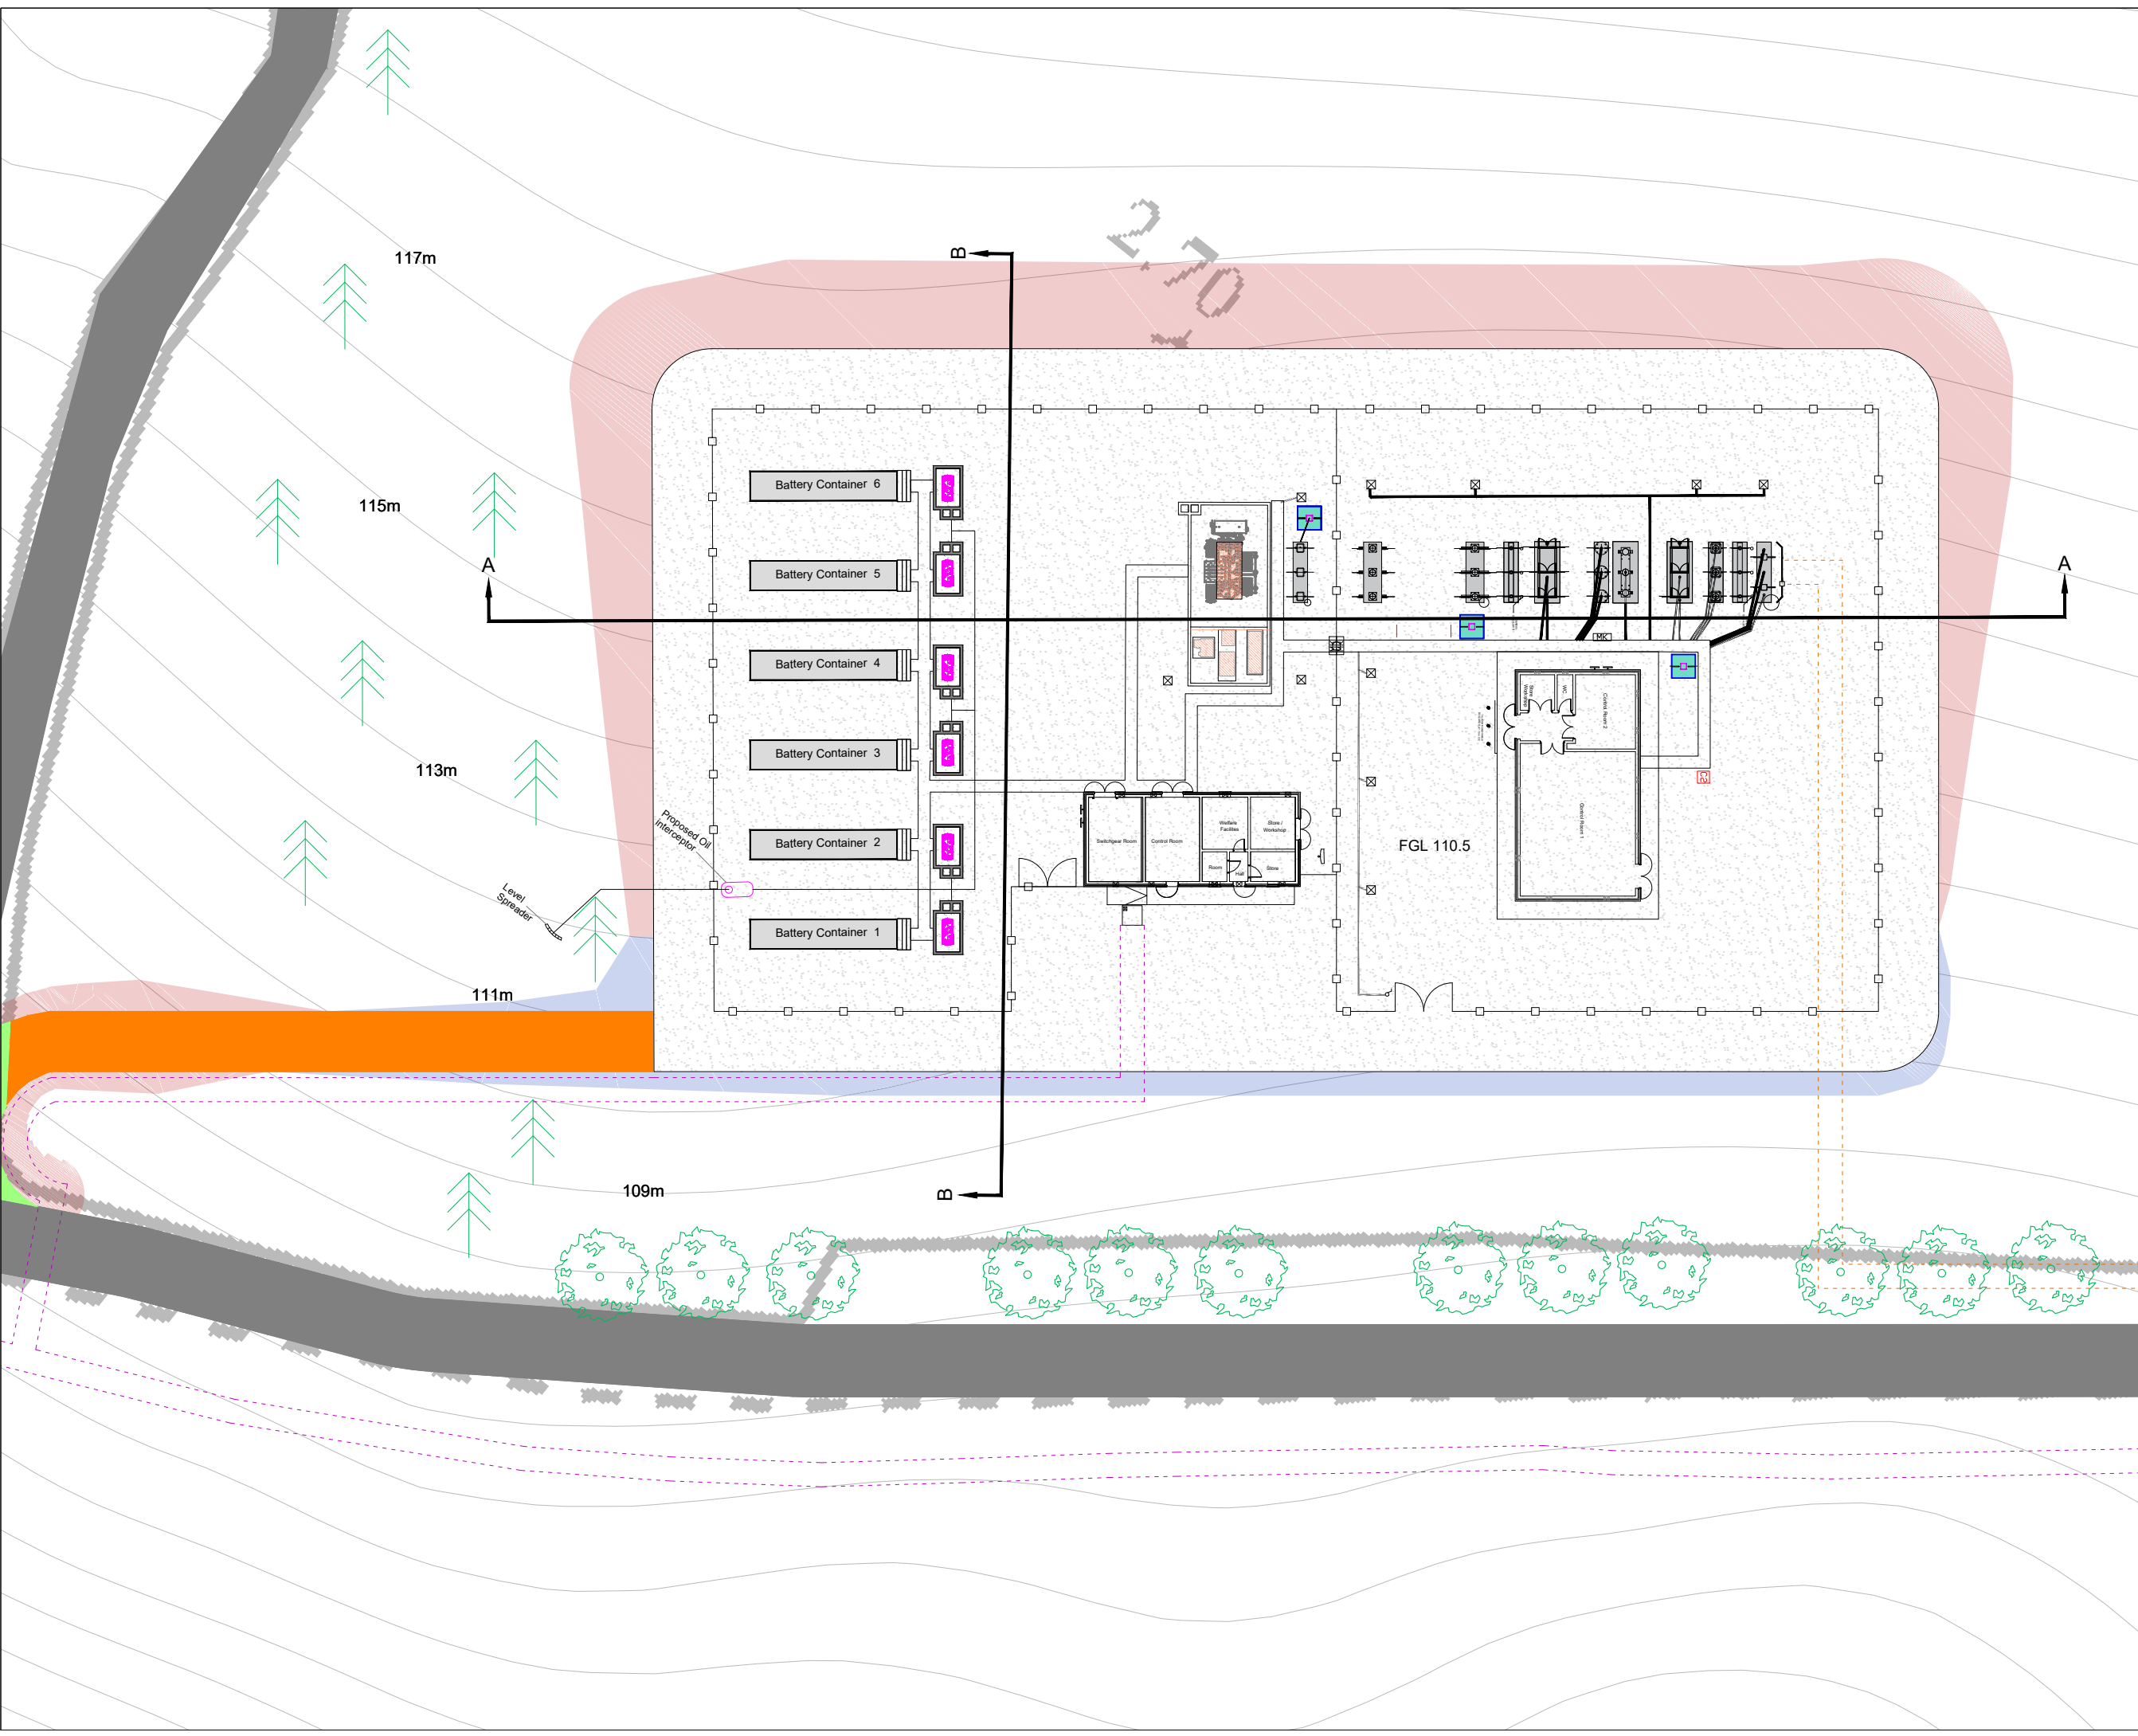

Drawing Legend

- Existing Road To Be Upgraded
- Proposed New Road
- Existing Road
- Indicative Internal Electrical Cable Trench
- Indicative Grid Connection Cabling Route
- Indicative Cut
- Indicative Fill

Site Substation Layout

PROJECT TITLE:
Arderroo Wind Farm, Co. Galway

DRAWING BY: Joseph O Brien	CHECKED BY: Jimmy Green
PROJECT No: 160815	DRAWING No: 0815 - 36
SCALE: 1:500 @ A3	DATE: 22.11.2018

OS SHEET No.:
0806, 0841, 0842, 0843, 0844, 0810, 0811, 0812, 0813, 0814, 0815, 0816, 0817, 0818, 0819, 0820, 0821, 0822, 0844, 0845, 0846, 0847, 0813, 0814, 0815, 0816, 0817, 0818, 0819, 0820, 0821, 0822, 0844, 0845, 0846, 0847

McCarthy Keville O'Sullivan Ltd.
Planning & Environmental Consultants
Block 1,
Galway Financial Services Centre,
Moneenageisha Road,
Galway, Ireland.
email: info@mccarthykos.ie
website: www.mccarthykos.ie
Tel: +353 91 735611
Fax: +353 91 771279

Ordnance Survey Ireland Licence No. AR0021818 © Ordnance Survey Ireland/Government of Ireland